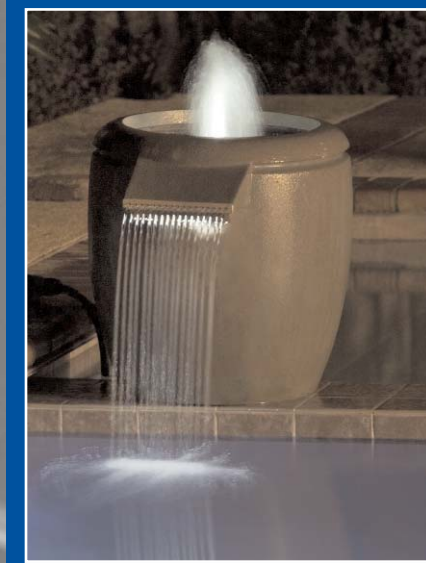

Light Streams™ Lighted Pot

A gorgeous water feature with a completely self contained light source, bringing a brilliant "Xenon" white light to the bubbler and the lighted spillway.