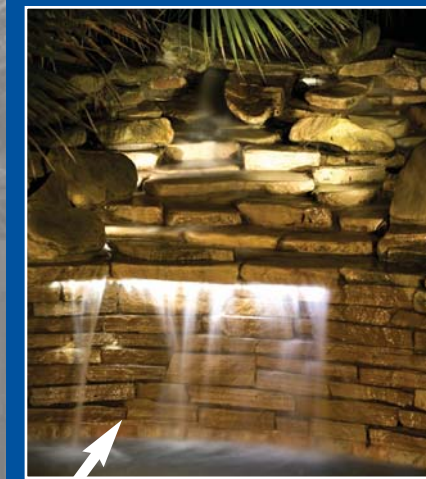

Light Streams™ Rock Waterfall

A simple and easy way of lighting a rock waterfall. Each of the 4 Star Glos are adjustable for optimum lighting effect, creating an aesthetic environment.

Above: A Rock Waterfall, at night, lit with Light Streams.
Right: An unlit Rock Waterfall, without Light Streams, at night.
Which would you choose?