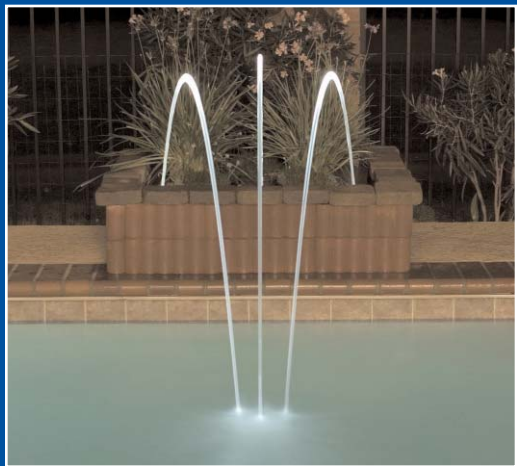

## Light Streams™

*Pictured Above:* An example of two Laminar water features, at night, not lit.

*Pictured Above Right:* Here is an example of what two Laminar water features with Light Streams can look like at night.

## Expanding your Lighting Choices

Light Streams™ is a new and innovative product line of L.E.D. lit water features. These elegant water features are internally lit and can be used in a variety of applications. Use them individually or in combinations. Add a special touch of class to your backyard with Light Streams. These exquisite water features are cost effective, versatile and perfect for any pool. Add one of these elegant water features to your backyard today! *Light Streams can make the difference!*

### Light Streams™ Mini Laminar

Light Streams Mini Laminars add a distinct element of elegance to any pool. These brilliant white light fountains are an excellent accessory to add a sparkle to your backyard. Designed for water flows up to 3' up and 3' out.

### Light Streams™ Large Laminar

Lend a dramatic splash to your backyard with Light Streams Large Laminars. These sparkling white glass like rods of water can be used individually or in multiples for a dramatic effect. Designed for water flows up to 6' up and 6' out.