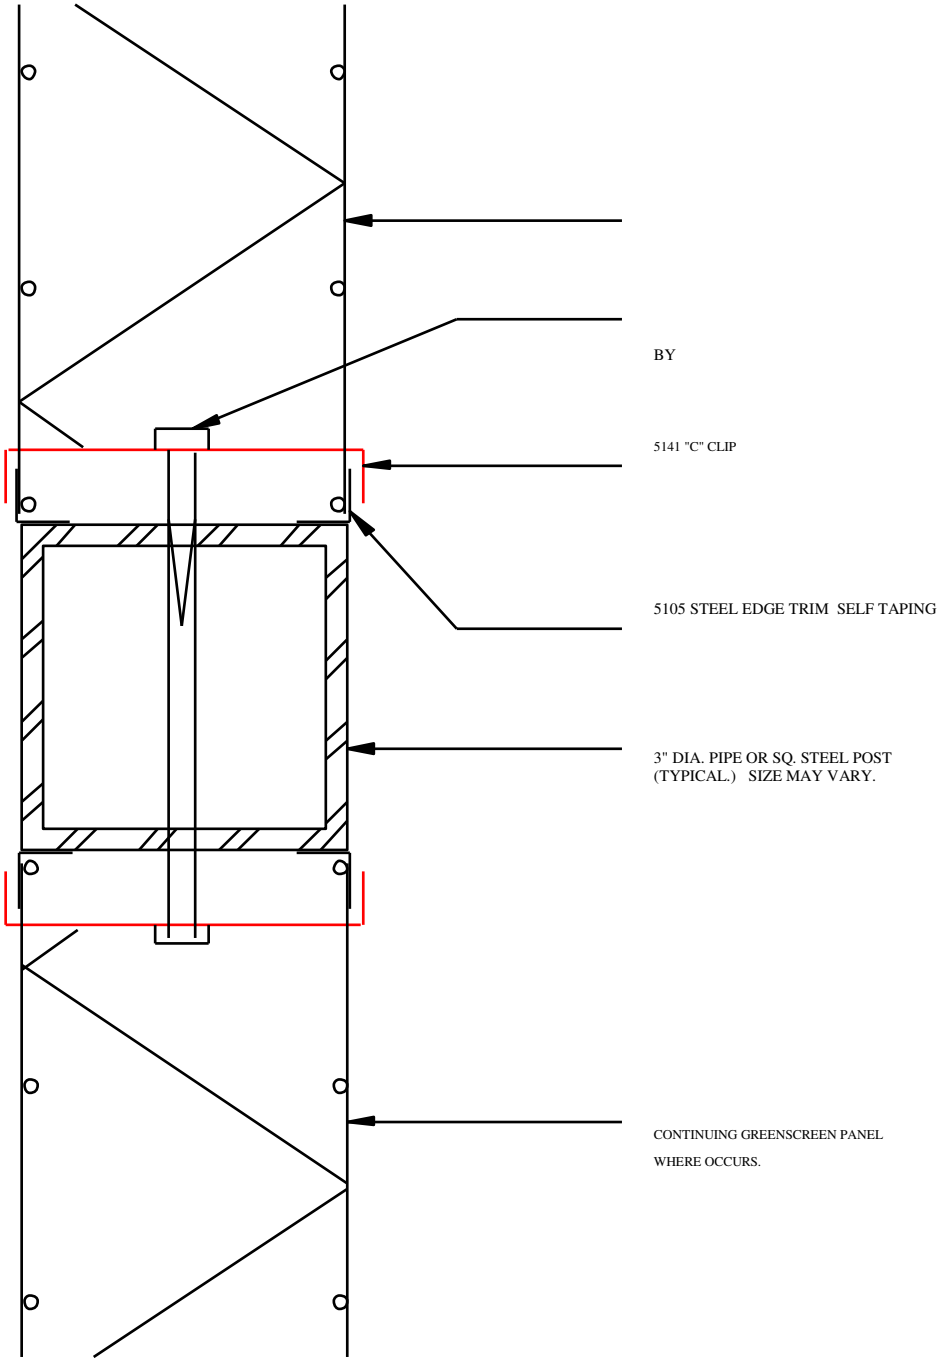

ΑΥΛΙΟΣ ΧΩΡΟΣ

5141 "C" CLIP TO POST

SPECIFICATIONS:

BY

5141 "C" CLIP

5105 STEEL EDGE TRIM SELF TAPING

3" DIA. PIPE OR SQ. STEEL POST
(TYPICAL.) SIZE MAY VARY.

CONTINUING GREENSCREEN PANEL
WHERE OCCURS.