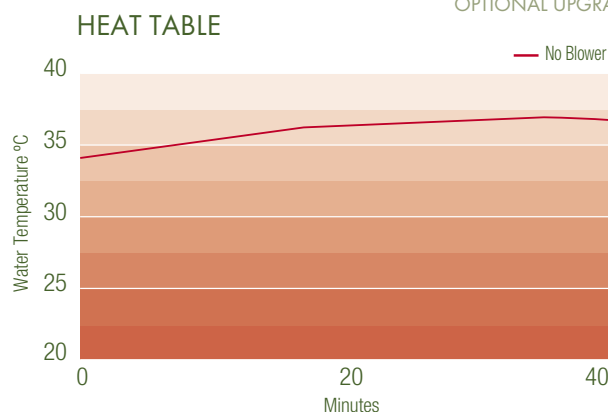

GENUINE DEDICATED HOT PUMP

- dedicated heating element located in the Full-Flo of water
- maximises the bath water temperature and also maintains the temperature of the water when blower is activated
- will raise the temperature of the water 2.5°C per hour when blower is off

OPTIONAL UPGRADE 1