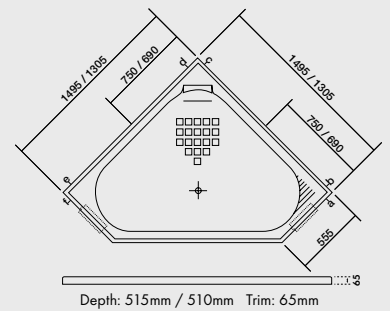

KELLI HIP BATH

Dimensions: 900 x 900 x 300mm. 3 sided tile bead.

SPECIFICATION DRAWINGS

NOTE: the letters a, b, c, d, e and f appearing on the diagrams represent the detached pump positions only. There are NO complete under bath pump positions. Please contact your local State office regarding requests for under bath pump positions. "Depth" is measured from the top of the tile bead to the bottom of the waste. All measurements are approximate.

ALEXIA 1700/1550

Depth: 480mm Trim: 50mm

Pump will not fit under the bath. No tiling key.

SHAMROCK 1500,1300

Depth: 515mm / 510mm Trim: 65mm

Pump protrudes 80-100mm beyond the edge of the bath.

KIRSTY 1500/1300

Depth: 525mm / 500mm Trim: 65mm

PANDORA 1800

Depth: 515mm Trim: 45mm

JANICE 1500/1300

Pump protrudes 80-100mm beyond the edge of the bath.

Depth: 515mm / 510mm Trim: 65mm

LINDY 1700

Depth: 490mm Trim: 45mm