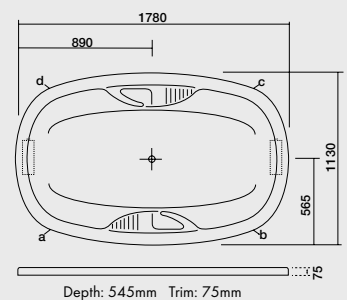

KELLI HIP BATH

Dimensions: 900 x 900 x 300mm. 3 sided tile bead.

SPECIFICATION DRAWINGS

NOTE: the letters a, b, c, d, e and f appearing on the diagrams represent the detached pump positions only. There are NO complete under bath pump positions. Please contact your local State office regarding requests for under bath pump positions. "Depth" is measured from the top of the tile bead to the bottom of the waste. All measurements are approximate.

ALEXIA 1700/1550

Depth: 480mm Trim: 50mm

Pump will not fit under the bath. No tiling key.

SHAMROCK 1500,1300

Depth: 515mm / 510mm Trim: 65mm

Pump protrudes 80-100mm beyond the edge of the bath.

KIRSTY 1500/1300

Depth: 525mm / 500mm Trim: 65mm

PANDORA 1800

Depth: 515mm Trim: 45mm

JANICE 1500/1300

Pump protrudes 80-100mm beyond the edge of the bath.

Depth: 515mm / 510mm Trim: 65mm

LINDY 1700

Depth: 490mm Trim: 45mm

ALICE 1800

Depth: 545mm Trim: 75mm

MAREE 1650/1525

Depth: 420mm Trim: 45mm

KELLI HIP BATH

1. PanJul Pillow

Available on Pandora, Alice, Alexia, Billi-Jo & Juliet

5. Multi-jet Pillow