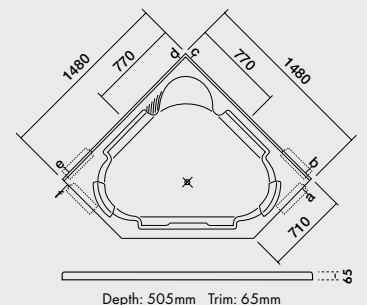

KELLI HIP BATH

Dimensions: 900 x 900 x 300mm. 3 sided tile bead.

SPECIFICATION DRAWINGS

NOTE: the letters a, b, c, d, e and f appearing on the diagrams represent the detached pump positions only. There are NO complete under bath pump positions. Please contact your local State office regarding requests for under bath pump positions. "Depth" is measured from the top of the tile bead to the bottom of the waste. All measurements are approximate.

SHERIDAN 1800

Depth: 525mm Trim: 65mm

ALIZA 1515

Depth: 610mm Trim: 65mm

ROSE 1810

Depth: 565mm Trim: 75mm

Pump protrudes 80-100mm beyond the edge of the bath on Standard and Luxury models. For Super Luxury model pump must be detached.

CELLINE 1500

Depth: 520mm Trim: 65mm

ANGIE 1730

Depth: 480mm Trim: 50mm

Pump will not fit under the bath. No tiling key.

CARLA 1500

Depth: 505mm Trim: 65mm

Pump protrudes 80-100mm beyond the edge of the bath.

ALEXIA 1700/1550

Depth: 480mm Trim: 50mm

Pump will not fit under the bath. No tiling key.

SHAMROCK 1500,1300

Depth: 515mm / 510mm Trim: 65mm

Pump protrudes 80-100mm beyond the edge of the bath.

KIRSTY 1500/1300