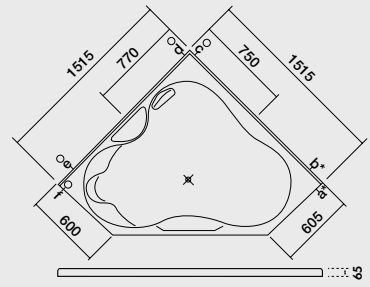

KELLI HIP BATH

Dimensions: 900 x 900 x 300mm. 3 sided tile bead.

SPECIFICATION DRAWINGS

NOTE: the letters a, b, c, d, e and f appearing on the diagrams represent the detached pump positions only. There are NO complete under bath pump positions. Please contact your local State office regarding requests for under bath pump positions. "Depth" is measured from the top of the tile bead to the bottom of the waste. All measurements are approximate.

SHERIDAN 1800

Depth: 525mm Trim: 65mm

ALIZA 1515

Depth: 610mm Trim: 65mm

ROSE 1810

Depth: 565mm Trim: 75mm

Pump protrudes 80-100mm beyond the edge of the bath on Standard and Luxury models. For Super Luxury model pump must be detached.