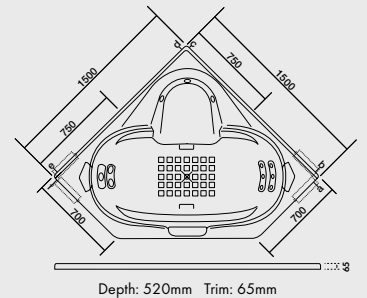

CELLINE 1500

Depth: 520mm Trim: 65mm