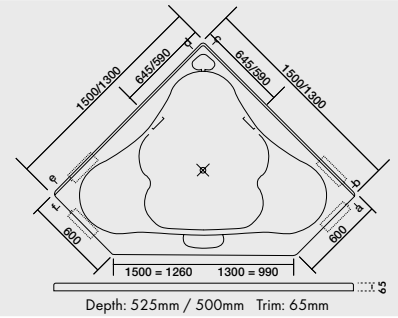

RENOVATOR 1500/1300