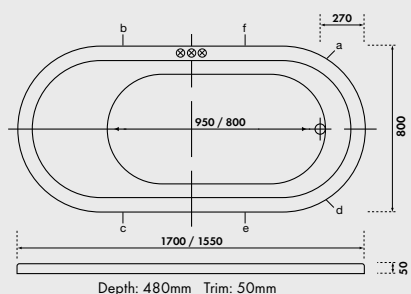

KELLI HIP BATH

Dimensions: 900 x 900 x 300mm. 3 sided tile bead.

SPECIFICATION DRAWINGS

NOTE: the letters a, b, c, d, e and f appearing on the diagrams represent the detached pump positions only. There are NO complete under bath pump positions. Please contact your local State office regarding requests for under bath pump positions. "Depth" is measured from the top of the tile bead to the bottom of the waste. All measurements are approximate.

SHERIDAN 1800

Depth: 525mm Trim: 65mm

ALIZA 1515

Depth: 610mm Trim: 65mm

ROSE 1810

Depth: 565mm Trim: 75mm

Pump protrudes 80-100mm beyond the edge of the bath on Standard and Luxury models. For Super Luxury model pump must be detached.

CELLINE 1500

Depth: 520mm Trim: 65mm

ANGIE 1730

Depth: 480mm Trim: 50mm

Pump will not fit under the bath. No tiling key.

CARLA 1500

Depth: 505mm Trim: 65mm

Pump protrudes 80-100mm beyond the edge of the bath.

ALEXIA 1700/1550

Depth: 480mm Trim: 50mm

Pump will not fit under the bath. No tiling key.

SHAMROCK 1500,1300

Depth: 515mm / 510mm Trim: 65mm

Pump protrudes 80-100mm beyond the edge of the bath.

KIRSTY 1500/1300