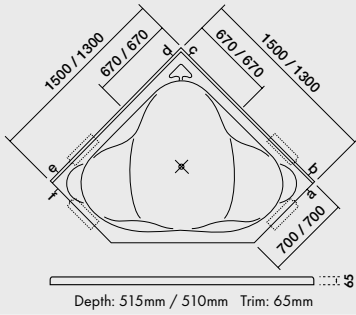

KELLI HIP BATH

Dimensions: 900 x 900 x 300mm. 3 sided tile bead.

SPECIFICATION DRAWINGS

NOTE: the letters a, b, c, d, e and f appearing on the diagrams represent the detached pump positions only. There are NO complete under bath pump positions. Please contact your local State office regarding requests for under bath pump positions. "Depth" is measured from the top of the tile bead to the bottom of the waste. All measurements are approximate.

SHERIDAN 1800

Depth: 525mm Trim: 65mm

ALIZA 1515

Depth: 610mm Trim: 65mm

ROSE 1810

Depth: 565mm Trim: 75mm

Pump protrudes 80-100mm beyond the edge of the bath on Standard and Luxury models. For Super Luxury model pump must be detached.

ALEXIA 1700/1550

Depth: 480mm Trim: 50mm

Pump will not fit under the bath. No tiling key.

SHAMROCK 1500,1300

Depth: 515mm / 510mm Trim: 65mm

Pump protrudes 80-100mm beyond the edge of the bath.

KIRSTY 1500/1300