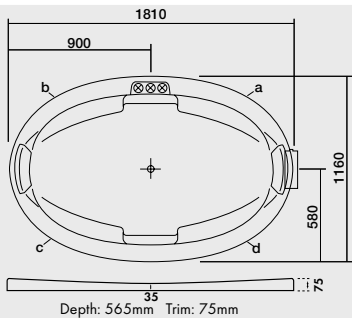

KELLI HIP BATH

Dimensions: 900 x 900 x 300mm. 3 sided tile bead.

SPECIFICATION DRAWINGS

NOTE: the letters a, b, c, d, e and f appearing on the diagrams represent the detached pump positions only. There are NO complete under bath pump positions. Please contact your local State office regarding requests for under bath pump positions. "Depth" is measured from the top of the tile bead to the bottom of the waste. All measurements are approximate.

SHERIDAN 1800

Depth: 525mm Trim: 65mm

ALIZA 1515

Depth: 610mm Trim: 65mm

ROSE 1810

Depth: 565mm Trim: 75mm

Pump protrudes 80-100mm beyond the edge of the bath on Standard and Luxury models. For Super Luxury model pump must be detached.

ALEXIA 1700/1550

Depth: 480mm Trim: 50mm

Pump will not fit under the bath. No tiling key.

SHAMROCK 1500,1300

Depth: 515mm / 510mm Trim: 65mm

Pump protrudes 80-100mm beyond the edge of the bath.

KIRSTY 1500/1300