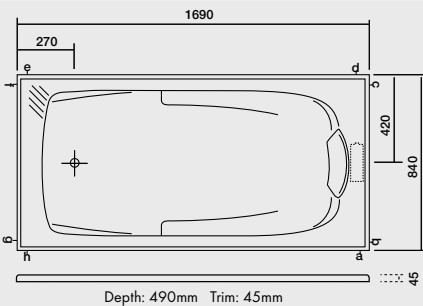

Depth: 525mm / 500mm Trim: 65mm

PANDORA 1800

Depth: 515mm Trim: 45mm

JANICE 1500/1300

Pump protrudes 80-100mm beyond the edge of the bath.

Depth: 515mm / 510mm Trim: 65mm

LINDY 1700

Depth: 490mm Trim: 45mm