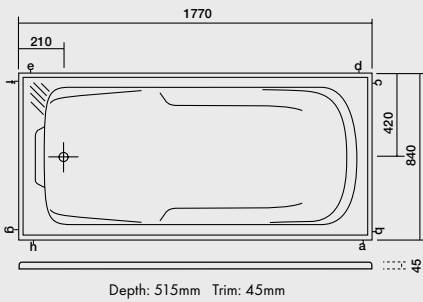

KELLI HIP BATH

Dimensions: 900 x 900 x 300mm. 3 sided tile bead.

SPECIFICATION DRAWINGS

NOTE: the letters a, b, c, d, e and f appearing on the diagrams represent the detached pump positions only. There are NO complete under bath pump positions. Please contact your local State office regarding requests for under bath pump positions. "Depth" is measured from the top of the tile bead to the bottom of the waste. All measurements are approximate.

ALEXIA 1700/1550

Depth: 480mm Trim: 50mm

Pump will not fit under the bath. No tiling key.

SHAMROCK 1500,1300

Depth: 515mm / 510mm Trim: 65mm

Pump protrudes 80-100mm beyond the edge of the bath.

KIRSTY 1500/1300

Depth: 525mm / 500mm Trim: 65mm

PANDORA 1800

Depth: 515mm Trim: 45mm

JANICE 1500/1300

Pump protrudes 80-100mm beyond the edge of the bath.

Depth: 515mm / 510mm Trim: 65mm

LINDY 1700

Depth: 490mm Trim: 45mm