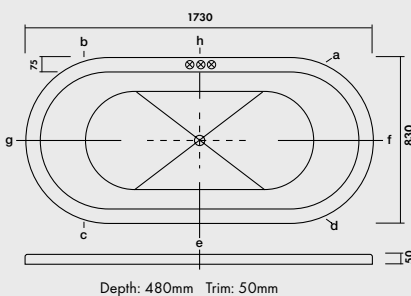

ANGIE 1730

Depth: 480mm Trim: 50mm

Pump will not fit under the bath. No tiling key.