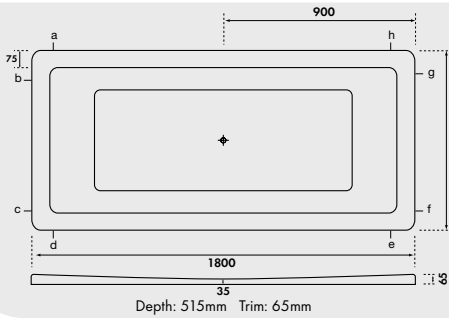

BILL-JO 1800