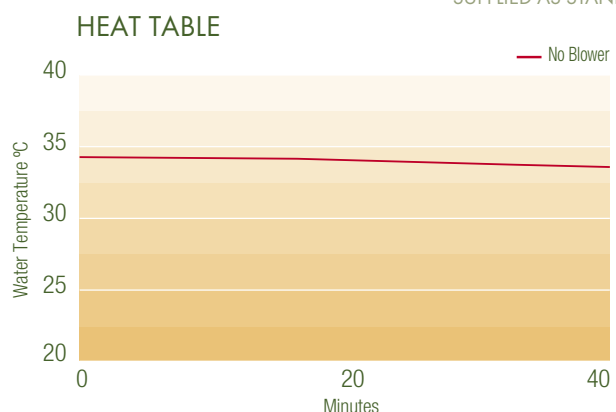

STANDARD PUMP

- maintains the temperature of the water for approximately 20 minutes.

SUPPLIED AS STANDARD