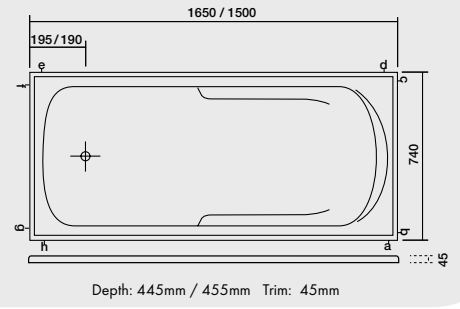

JULIET 1650/1500