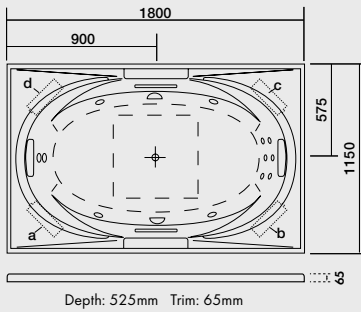

KELLI HIP BATH

Dimensions: 900 x 900 x 300mm. 3 sided tile bead.

SPECIFICATION DRAWINGS

NOTE: the letters a, b, c, d, e and f appearing on the diagrams represent the detached pump positions only. There are NO complete under bath pump positions. Please contact your local State office regarding requests for under bath pump positions. "Depth" is measured from the top of the tile bead to the bottom of the waste. All measurements are approximate.

SHERIDAN 1800

Depth: 525mm Trim: 65mm

ALIZA 1515

Depth: 610mm Trim: 65mm

ROSE 1810

Depth: 565mm Trim: 75mm

Pump protrudes 80-100mm beyond the edge of the bath on Standard and Luxury models. For Super Luxury model pump must be detached.