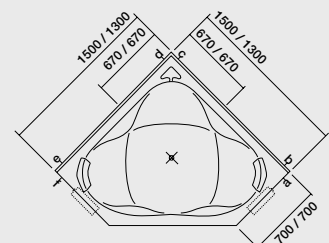

KELLI HIP BATH

Dimensions: 900 x 900 x 300mm. 3 sided tile bead.

SPECIFICATION DRAWINGS

NOTE: the letters a, b, c, d, e and f appearing on the diagrams represent the detached pump positions only. There are NO complete under bath pump positions. Please contact your local State office regarding requests for under bath pump positions. "Depth" is measured from the top of the tile bead to the bottom of the waste. All measurements are approximate.

SHERIDAN 1800

Depth: 525mm Trim: 65mm

ALIZA 1515

Depth: 610mm Trim: 65mm

ROSE 1810

Depth: 565mm Trim: 75mm

Pump protrudes 80-100mm beyond the edge of the bath on Standard and Luxury models. For Super Luxury model pump must be detached.

ALEXIA 1700/1550

Depth: 480mm Trim: 50mm

Pump will not fit under the bath. No tiling key.

SHAMROCK 1500,1300

Depth: 515mm / 510mm Trim: 65mm

Pump protrudes 80-100mm beyond the edge of the bath.

KIRSTY 1500/1300