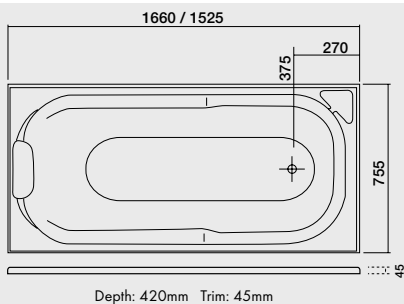

MAREE 1650/1525