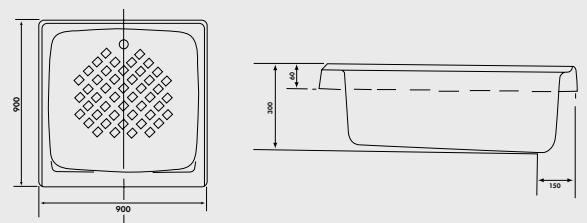

ALICE 1800

Depth: 545mm Trim: 75mm

MAREE 1650/1525

Depth: 420mm Trim: 45mm

KELLI HIP BATH

1. PanJul Pillow

Available on Pandora, Alice, Alexia, Billi-Jo & Juliet

5. Multi-jet Pillow