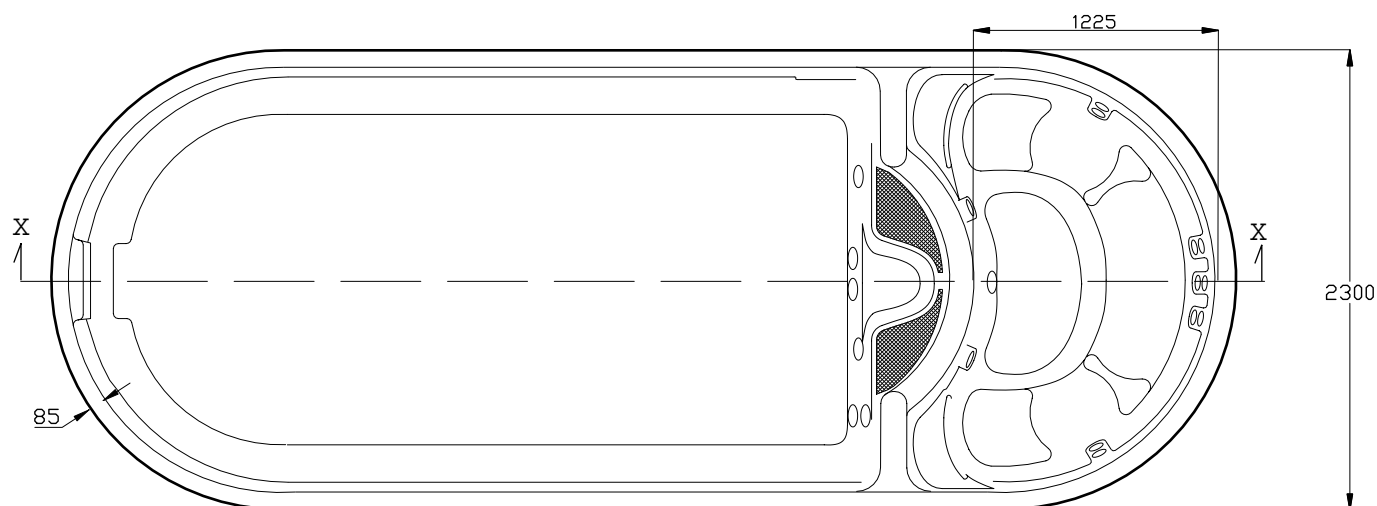

Swimspa Specifications

General	
No. Of Jets	12
Seating Places	4-5
Size (WxLxH)	5900 x 2300 x 1200mm
Water Capacity (L)	Spa end - 1220
	Pool end - 7700
	Total - 8920
No. of air holes	21
No. Of suction	4
No. of Returns	2

Spa end
0.5 HP Filter Pump
1.5 HP Booster Pump
6Kw Heater
50ft2 Cartridge Filter
Inline Chemical Feeder
Control System

Pool end
0.5 HP Filter Pump
6Kw Heater
20" Hydroskim sand filter
Inline chemical Filter
Control System

Plan