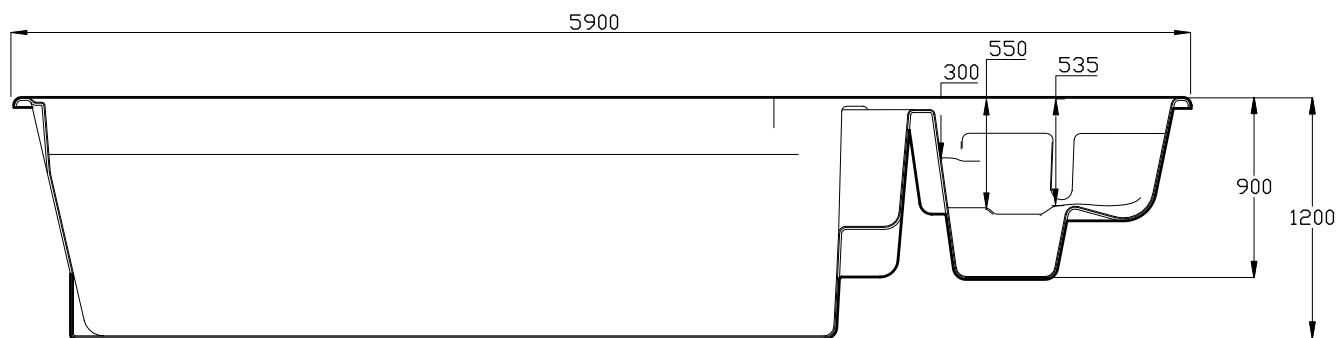

Section X-X

Designed and produced by Planet Interactive Arts Ltd. www.planet-ia.co.uk

Spaform Limited, Spa House, Walton Road, Farlington, Portsmouth, Hampshire PO6 1TB, UK
Tel: +44 (0) 2392 313131 Fax: +44 (0) 2392 377597 Internet: www.spaform.com

Due to our policy of constantly improving our product range, we reserve the right to alter product specification and dimensions from time to time. Please allow a 2% margin with the stated figures.